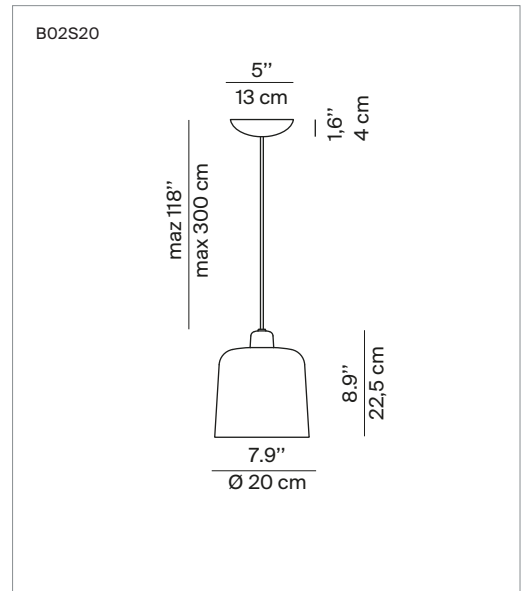

Type: Suspension

Light source: **B02S20 - B02S40** Max 25W E26 T10 or max 18W E26 SBLED 120V~60Hz

Product use: Indoor

Materials: Steel structure, PLA diffuser

Colors: Matt white, matt black, matt dove gray, matt brick red

Description: The special feature of this project lies in its close attention to sustainability. Luceplan has always been committed in its efforts to reduce the environmental impact not only of its production but also in the distribution of products. Zile is, in all respects, an eco-friendly light. The diffuser is made of a biodurable polymer with 80% of renewable sources.

Marking:

Reference code: Complete lamp with diffuser Ø 7.9"

B02S20	1B020S200501	matt black
	1B020S200502	matt white
	1B020S200513	matt brick red
	1B020S200539	matt dove gray

Complete lamp with diffuser Ø 15.7"

B02S40	1B020S400501	matt black
	1B020S400502	matt white
	1B020S400513	matt brick red
	1B020S400539	matt dove gray

Off-center accessory

B02/1	1B020/100000	metal

*Available for delivery in North America from November 2022