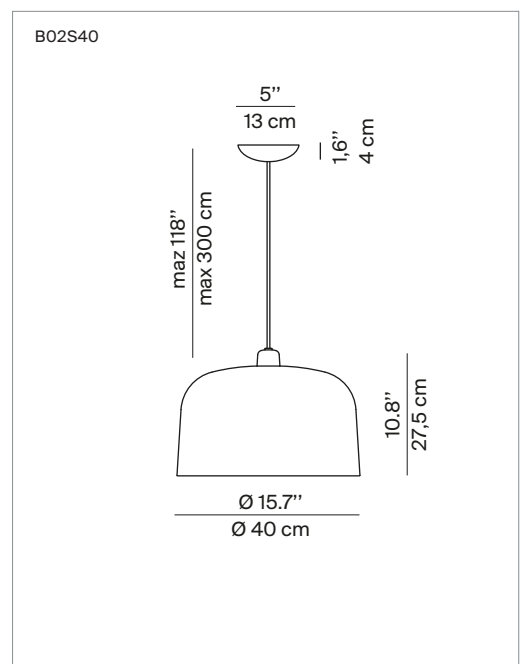

Type: Suspension

Light source: **B02S20 - B02S40** Max 25W E26 T10 or max 18W E26 SBLED 120V~60Hz

Product use: Indoor

Materials: Steel structure, PLA diffuser

Colors: Matt white, matt black, matt dove gray, matt brick red

Description: The special feature of this project lies in its close attention to sustainability. Luceplan has always been committed in its efforts to reduce the environmental impact not only of its production but also in the distribution of products. Zile is, in all respects, an eco-friendly light. The diffuser is made of a biodurable polymer with 80% of renewable sources.

Marking:

Reference code: Complete lamp with diffuser Ø 7.9"

B02S20	1B020S200501	matt black
	1B020S200502	matt white
	1B020S200513	matt brick red
	1B020S200539	matt dove gray

Complete lamp with diffuser Ø 15.7"

B02S40	1B020S400501	matt black
	1B020S400502	matt white
	1B020S400513	matt brick red
	1B020S400539	matt dove gray

Off-center accessory

B02/1	1B020/100000	metal

*Available for delivery in North America from November 2022